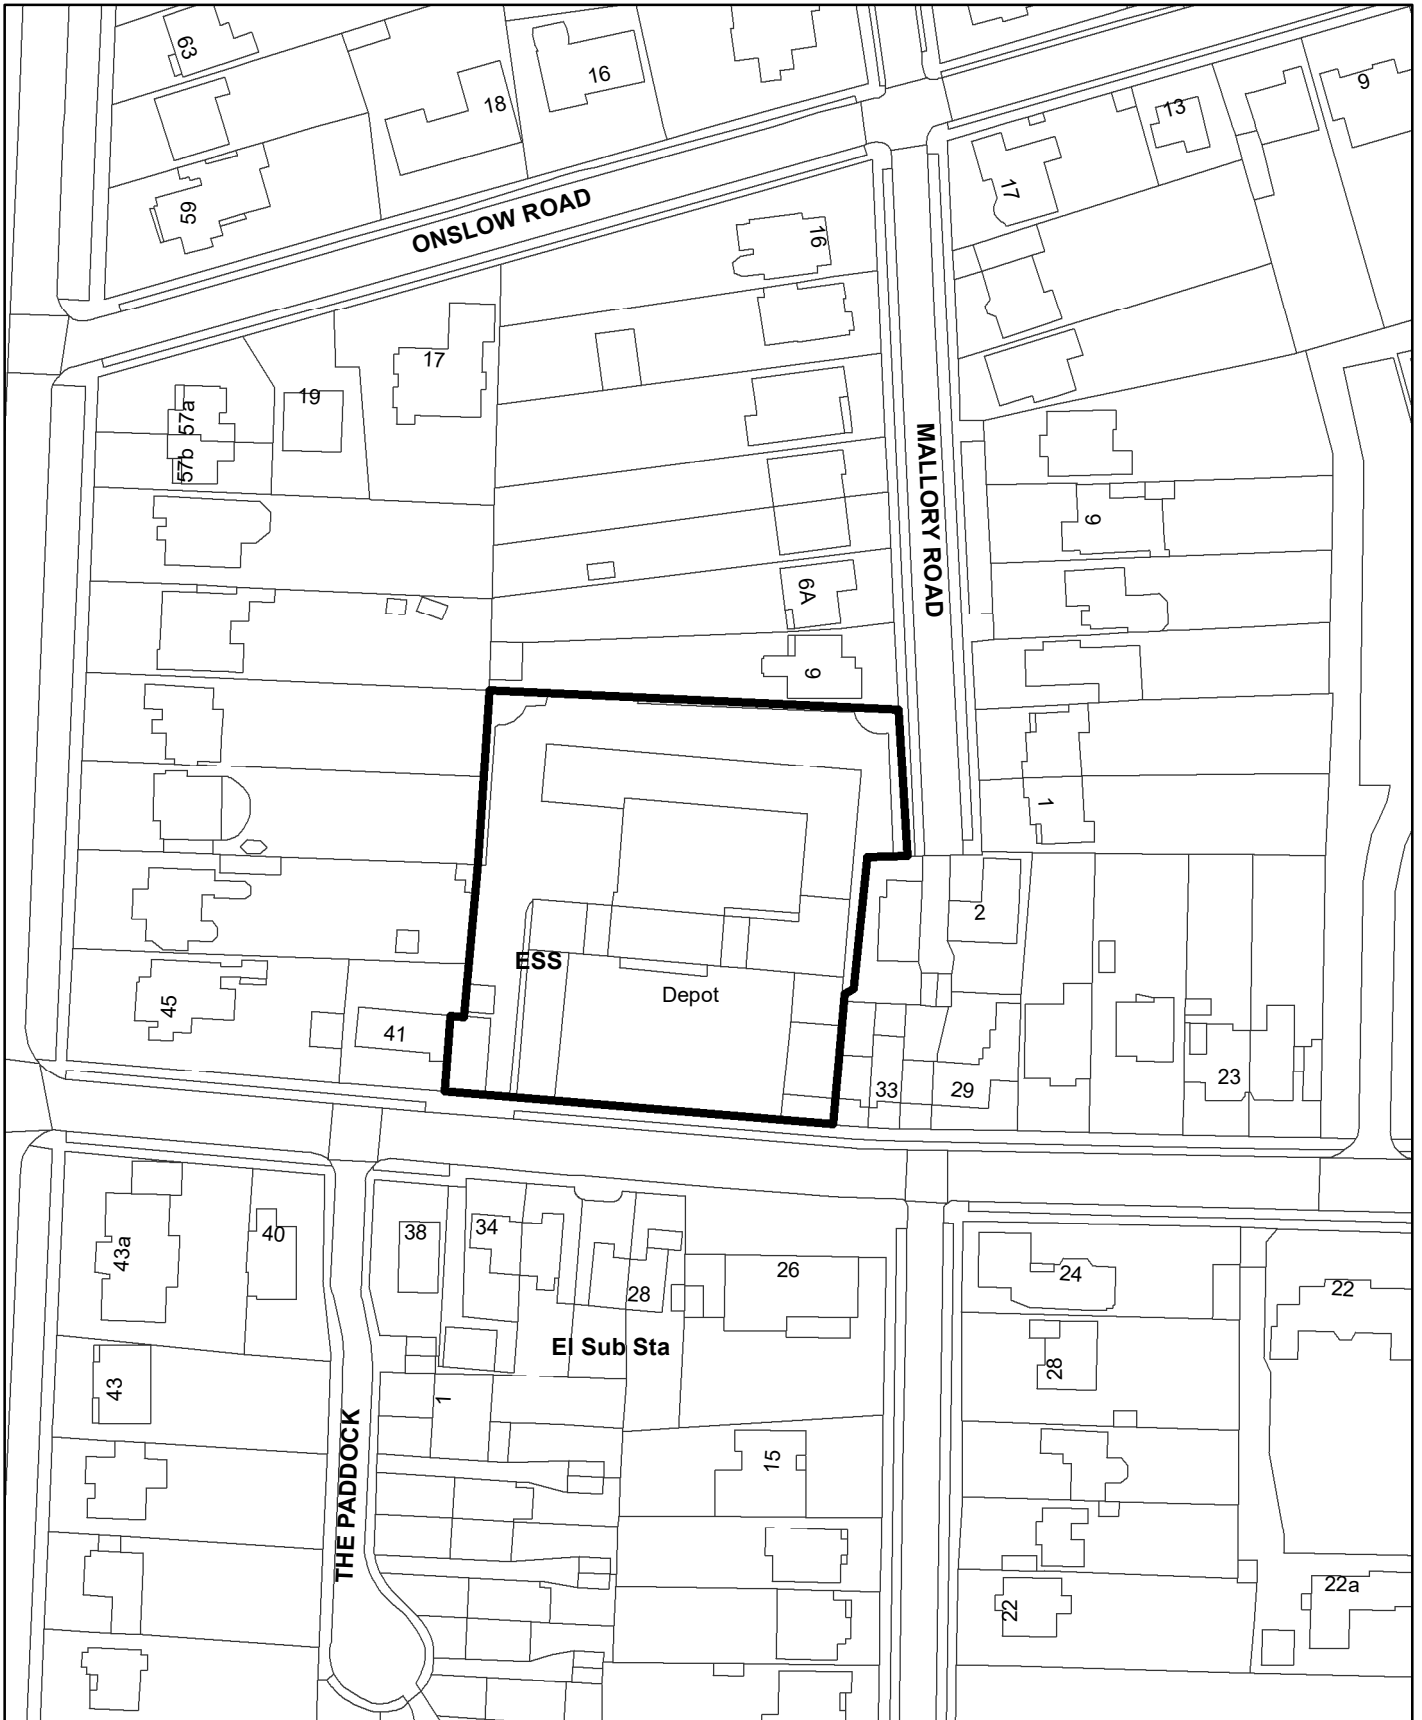

BH2022 00456 - Former Dairy, 35-39 The Droveaway

N

Scale: 1:1,250